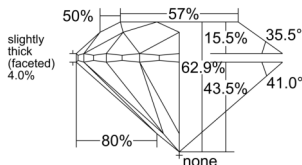

GIA®

FACSIMILE

GIA REPORT 7513146728

Verify this report at GIA.edu

GIA NATURAL DIAMOND DOSSIER®

January 07, 2025
GIA Report Number 7513146728
Shape and Cutting Style ..... Round Brilliant
Measurements ..... 5.34 - 5.35 x 3.36 mm

GRADING RESULTS

Carat Weight ..... 0.60 carat
Color Grade ..... F
Clarity Grade VS2
Cut Grade ..... Excellent

ADDITIONAL GRADING INFORMATION

Polish ..... Excellent
Symmetry ..... Excellent
Fluorescence ..... None
Clarity Characteristics..... Feather, Crystal, Cloud
Inspection(s): GIA 7513146728

PROPORTIONS

Profile to actual proportions