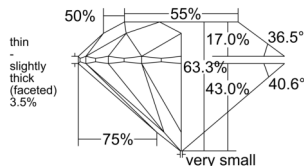

GIA®

FACSIMILE

GIA REPORT

7516084951

Verify this report at GIA.edu

GIA NATURAL DIAMOND DOSSIER®

December 30, 2024
GIA Report Number 7516084951
Shape and Cutting Style ..... Round Brilliant
Measurements ..... 5.01 - 5.05 x 3.19 mm

GRADING RESULTS

Carat Weight ..... 0.50 carat
Color Grade ..... M
Clarity Grade VS1
Cut Grade ..... Excellent

ADDITIONAL GRADING INFORMATION

Polish ..... Excellent
Symmetry ..... Very Good
Fluorescence ..... None
Clarity Characteristics ..... Manufacturing Remnant
Inscription(s): GIA 7516084951

PROPORTIONS

GRADING SCALES

GIA COLOR SCALE

COLOREDNESS	D
	E
	F
	G
	H
	I
	J
NEAR COLORLESS	K
	L
Faint	M
	N
	O
	P
Very Light	Q
	R
	S
	T
	U
	V
Light	W
	X
	Y
	Z

GIA CLARITY SCALE

VERY VERY SLIGHTLY INCLUDED	FLAWLESS
	INTERNALLY FLAWLESS
VERY SLIGHTLY INCLUDED	VVS₁
	VVS₂
SLIGHTLY INCLUDED	VS₁
	VS₂
INCLUDED	SI₁
	SI₂
INCLUDED	I₁
	I₂
	I₃

GIA CUT SCALE

EXCELLENT	VERY GOOD	GOOD	FAIR	POOR