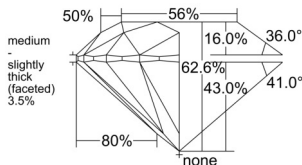

GIA®

FACSIMILE

GIA REPORT 7516151357

Verify this report at GIA.edu

GIA NATURAL DIAMOND DOSSIER®

January 07, 2025
GIA Report Number 7516151357
Shape and Cutting Style ..... Round Brilliant
Measurements ..... 5.15 - 5.20 x 3.24 mm

GRADING RESULTS

Carat Weight ..... 0.53 carat
Color Grade L
Clarity Grade S11
Cut Grade ..... Excellent

ADDITIONAL GRADING INFORMATION

Polish ..... Excellent
Symmetry ..... Excellent
Fluorescence ..... None
Clarity Characteristics ..... Feather
Inscription(s): GIA 7516151357

PROPORTIONS

GRADING SCALES

GIA COLOR SCALE

COLOREDNESS	D
	E
	F
	G
	H
	I
	J
NEAR COLORLESS	K
	L
FAIN	M
	N
	O
	P
VERY LIGHT	Q
	R
	S
	T
	U
	V
LIGHT	W
	X
	Y
	Z

GIA CLARITY SCALE

VERY VERY SLIGHTLY INCLUDED	FLAWLESS
	INTERNALLY FLAWLESS
VERY SLIGHTLY INCLUDED	VVS₁
	VVS₂
SLIGHTLY INCLUDED	VS₁
	VS₂
INCLUDED	SI₁
	SI₂
	I₁
	I₂
	I₃

GIA CUT SCALE

EXCELLENT
VERY GOOD
GOOD
FAIR
POOR