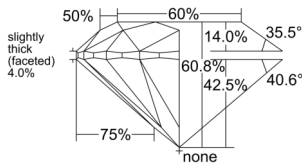

GIA®

FACSIMILE

GIA REPORT

7516157384

Verify this report at gia.edu

GIA NATURAL DIAMOND DOSSIER®

January 08, 2025
GIA Report Number 7516157384
Shape and Cutting Style ..... Round Brilliant
Measurements ..... 5.96 - 5.99 x 3.63 mm

GRADING RESULTS

Carat Weight ..... 0.81 carat
Color Grade ..... J
Clarity Grade S11
Cut Grade ..... Excellent

ADDITIONAL GRADING INFORMATION

Polish ..... Excellent
Symmetry ..... Excellent
Fluorescence ..... None
Clarity Characteristics ..... Feather
Inscription(s): GIA 7516157384

PROPORTIONS

Profile to actual proportions