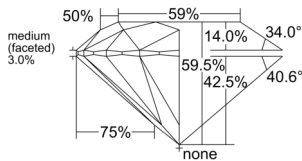

GIA®

FACSIMILE

GIA NATURAL DIAMOND DOSSIER®

January 08, 2025
GIA Report Number 7516157711
Shape and Cutting Style ..... Round Brilliant
Measurements ..... 6.07 - 6.10 x 3.62 mm

GRADING RESULTS

Carat Weight ..... 0.81 carat
Color Grade ..... G
Clarity Grade S11
Cut Grade ..... Excellent

ADDITIONAL GRADING INFORMATION

Polish ..... Excellent
Symmetry ..... Excellent
Fluorescence ..... Faint
Clarity Characteristics..... Twinning Wisp
Inscription(s): GIA 7516157711

GIA REPORT 7516157711

Verify this report at GIA.edu

PROPORTIONS

Profile to actual proportions