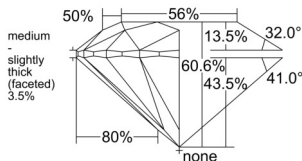

GIA®

FACSIMILE

GIA REPORT

7516194036

Verify this report at GIA.edu

GIA NATURAL DIAMOND DOSSIER®

January 15, 2025
GIA Report Number 7516194036
Shape and Cutting Style ..... Round Brilliant
Measurements ..... 5.79 - 5.83 x 3.52 mm

GRADING RESULTS

Carat Weight ..... 0.72 carat
Color Grade L
Clarity Grade S11
Cut Grade ..... Excellent

ADDITIONAL GRADING INFORMATION

Polish ..... Excellent
Symmetry ..... Excellent
Fluorescence ..... None
Clarity Characteristics..... Cloud, Crystal, Feather
Inscription(s): GIA 7516194036

PROPORTIONS

Profile to actual proportions