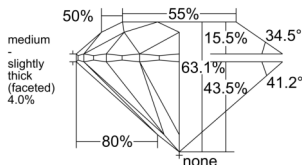

GIA®

FACSIMILE

GIA REPORT

7516216026

Verify this report at GIA.edu

GIA NATURAL DIAMOND DOSSIER®

January 16, 2025
GIA Report Number 7516216026
Shape and Cutting Style ..... Round Brilliant
Measurements ..... 5.36 - 5.39 x 3.39 mm

GRADING RESULTS

Carat Weight ..... 0.60 carat
Color Grade ..... E
Clarity Grade VS2
Cut Grade ..... Excellent

ADDITIONAL GRADING INFORMATION

Polish ..... Excellent
Symmetry ..... Excellent
Fluorescence ..... Medium Blue
Clarity Characteristics ..... Crystal
Inscription(s): GIA 7516216026

PROPORTIONS

Profile to actual proportions

GRADING SCALES

GIA COLOR SCALE

COLORLESS	D
	E
	F
	G
	H
	I
	J
NEAR COLORLESS	K
	L
	M
FAIN	N
	O
	P
	R
	S
	T
	U
	V
	W
	X
	Y
LIGHT	Z

GIA CLARITY SCALE

FLAWLESS	VERY VERY SLIGHTLY INCLUDED	VS₁	VS₂	VS₁	VS₂	SI₁	SI₂	I₁	I₂	I₃		
											FLAWLESS	INTERNALLY FLAWLESS

GIA CUT SCALE

EXCELLENT
VERY GOOD
GOOD
FAIR
POOR