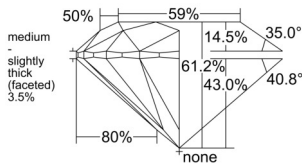

GIA®

FACSIMILE

GIA REPORT

7516244812

Verify this report at GIA.edu

GIA NATURAL DIAMOND DOSSIER®

January 20, 2025
GIA Report Number 7516244812
Shape and Cutting Style ..... Round Brilliant
Measurements ..... 5.08 - 5.11 x 3.12 mm

GRADING RESULTS

Carat Weight ..... 0.50 carat
Color Grade ..... F
Clarity Grade S11
Cut Grade ..... Excellent

ADDITIONAL GRADING INFORMATION

Polish ..... Very Good
Symmetry ..... Excellent
Fluorescence ..... Medium Blue
Clarity Characteristics ..... Crystal
Inscription(s): GIA 7516244812

PROPORTIONS

Profile to actual proportions