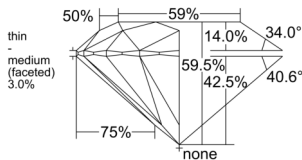

GIA®

FACSIMILE

GIA NATURAL DIAMOND DOSSIER®

January 23, 2025
GIA Report Number 7516268766
Shape and Cutting Style ..... Round Brilliant
Measurements ..... 5.17 - 5.20 x 3.09 mm

GRADING RESULTS

Carat Weight ..... 0.50 carat
Color Grade ..... F
Clarity Grade VVS1
Cut Grade ..... Excellent

ADDITIONAL GRADING INFORMATION

Polish ..... Excellent
Symmetry ..... Excellent
Fluorescence ..... Faint
Clarity Characteristics ..... Pinpoint, Feather
Inscription(s): GIA 7516268766

GIA REPORT 7516268766

Verify this report at GIA.edu

PROPORTIONS

Profile to actual proportions