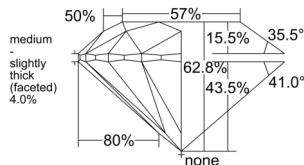

GIA®

FACSIMILE

GIA REPORT

7518084526

Verify this report at GIA.edu

GIA NATURAL DIAMOND DOSSIER®

December 27, 2024
GIA Report Number 7518084526
Shape and Cutting Style ..... Round Brilliant
Measurements ..... 5.35 - 5.39 x 3.37 mm

GRADING RESULTS

Carat Weight ..... 0.60 carat
Color Grade I
Clarity Grade S11
Cut Grade ..... Excellent

ADDITIONAL GRADING INFORMATION

Polish ..... Excellent
Symmetry ..... Excellent
Fluorescence ..... None
Clarity Characteristics ..... Crystal, Feather
Inscription(s): GIA 7518084526

PROPORTIONS

Profile to actual proportions

GRADING SCALES

GIA COLOR SCALE

COLOREDNESS	D
	E
	F
	G
	H
	I
	J
NEAR COLORLESS	K
	L
Faint	M
	N
	O
	P
Very Light	Q
	R
	S
	T
	U
	V
Light	W
	X
	Y
	Z

GIA CLARITY SCALE

FLAWLESS	VERY VERY SLIGHTLY INCLUDED	VVS₁	VVS₂	VS₁	VS₂	S1₁	S1₂	I₁	I₂	I₃	
											VERY SLIGHTLY INCLUDED
INTERNALLY FLAWLESS											

GIA CUT SCALE

EXCELLENT
VERY GOOD
GOOD
FAIR
POOR