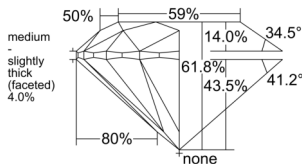

GIA®

FACSIMILE

GIA REPORT 7518215501

Verify this report at GIA.edu

GIA NATURAL DIAMOND DOSSIER®

January 15, 2025
GIA Report Number 7518215501
Shape and Cutting Style ..... Round Brilliant
Measurements ..... 5.12 - 5.15 x 3.17 mm

GRADING RESULTS

Carat Weight ..... 0.51 carat
Color Grade ..... H
Clarity Grade VS2
Cut Grade ..... Excellent

ADDITIONAL GRADING INFORMATION

Polish ..... Excellent
Symmetry ..... Excellent
Fluorescence ..... None
Clarity Characteristics ..... Crystal
Inscription(s): GIA 7518215501

PROPORTIONS

Profile to actual proportions

GRADING SCALES

GIA COLOR SCALE

COLORESS	D
	E
	F
	G
	H
	I
	J
NEAR COLORESS	K
	L
FANIT	M
	N
	O
	P
VERY LIGHT	R
	S
	T
	U
	V
	W
	X
	Y
LIGHT	Z

GIA CLARITY SCALE

FLAWLESS	VERY VERY SLIGHTLY INCLUDED	VS₁	VS₂	SI₁	SI₂	I₁	I₂	I₃			
									VERY SLIGHTLY INCLUDED	SLIGHTLY INCLUDED	INCLUDED

GIA CUT SCALE

EXCELLENT
VERY GOOD
GOOD
FAIR
POOR