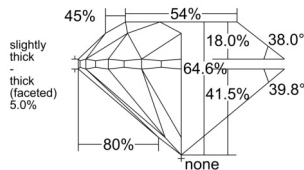

GIA®

FACSIMILE

GIA REPORT

7518244155

Verify this report at GIA.edu

GIA NATURAL DIAMOND DOSSIER®

January 20, 2025
GIA Report Number 7518244155
Shape and Cutting Style ..... Round Brilliant
Measurements ..... 5.25 - 5.28 x 3.40 mm

GRADING RESULTS

Carat Weight ..... 0.60 carat
Color Grade I
Clarity Grade VS1
Cut Grade ..... Very Good

ADDITIONAL GRADING INFORMATION

Polish ..... Very Good
Symmetry ..... Excellent
Fluorescence ..... Faint
Clarity Characteristics ..... Crystal
Inscription(s): GIA 7518244155

PROPORTIONS

Profile to actual proportions