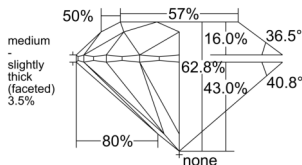

GIA®

FACSIMILE

GIA REPORT 7518244260

Verify this report at GIA.edu

GIA NATURAL DIAMOND DOSSIER®

January 20, 2025
GIA Report Number 7518244260
Shape and Cutting Style ..... Round Brilliant
Measurements ..... 5.11 - 5.15 x 3.22 mm

GRADING RESULTS

Carat Weight ..... 0.52 carat
Color Grade ..... H
Clarity Grade VS1
Cut Grade ..... Excellent

ADDITIONAL GRADING INFORMATION

Polish ..... Excellent
Symmetry ..... Excellent
Fluorescence ..... None
Clarity Characteristics..... Cloud, Needle, Pinpoint
Inscription(s): GIA 7518244260

PROPORTIONS

GRADING SCALES

GIA COLOR SCALE

COLOURLESS	D
	E
	F
	G
	H
	I
	J
NEAR COLOURLESS	K
	L
FAIN	M
	N
	O
	P
VERY LIGHT	Q
	R
	S
	T
	U
	V
	W
	X
	Y
LIGHT	Z

GIA CLARITY SCALE

VERY VERY SLIGHTLY INCLUDED	FLAWLESS
	INTERNALLY FLAWLESS
VERY SLIGHTLY INCLUDED	VVS₁
	VVS₂
SLIGHTLY INCLUDED	VS₁
	VS₂
INCLUDED	SI₁
	SI₂
	I₁
	I₂
	I₃

GIA CUT SCALE

EXCELLENT
VERY GOOD
GOOD
FAIR
POOR