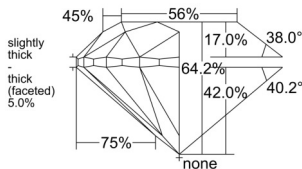

GIA®

FACSIMILE

GIA REPORT

7518280900

Verify this report at GIA.edu

GIA NATURAL DIAMOND DOSSIER®

January 24, 2025
GIA Report Number 7518280900
Shape and Cutting Style ..... Round Brilliant
Measurements ..... 5.25 - 5.31 x 3.39 mm

GRADING RESULTS

Carat Weight ..... 0.60 carat
Color Grade ..... J
Clarity Grade VVS2
Cut Grade ..... Very Good

ADDITIONAL GRADING INFORMATION

Polish ..... Very Good
Symmetry ..... Very Good
Fluorescence ..... None
Clarity Characteristics ..... Pinpoint, Needle
Inscription(s): GIA 7518280900

PROPORTIONS

Profile to actual proportions

GRADING SCALES

GIA COLOR SCALE

COLORLESS	D
	E
	F
	G
	H
	I
NEAR COLORLESS	J
	K
	L
FAIN	M
	N
	O
	P
VERY LIGHT	Q
	R
	S
	T
	U
	V
LIGHT	W
	X
	Y
	Z

GIA CLARITY SCALE

FLAWLESS	VERY VERY SLIGHTLY INCLUDED	I₁	
			I₂
INTERNALLY FLAWLESS	VERY SLIGHTLY INCLUDED	SI₁	
			SI₂
VVS₁	SLIGHTLY INCLUDED	I₁	
			I₂
VVS₂	VERY SLIGHTLY INCLUDED	VS₁	
			VS₂
VS₁	VERY SLIGHTLY INCLUDED	VS₁	
			VS₂
VS₂	VERY SLIGHTLY INCLUDED	VS₁	
			VS₂
VVS₁	VERY SLIGHTLY INCLUDED	VVS₁	
			VVS₂
VVS₂	VERY SLIGHTLY INCLUDED	VVS₁	
			VVS₂

GIA CUT SCALE

EXCELLENT	VERY GOOD	GOOD	FAIR	POOR