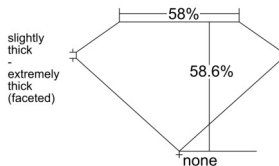

GIA®

FACSIMILE

GIA REPORT

7518288476

Verify this report at GIA.edu

GIA NATURAL DIAMOND DOSSIER®

January 27, 2025
GIA Report Number 7518288476
Shape and Cutting Style ..... Heart Brilliant
Measurements ..... 5.53 x 6.25 x 3.66 mm

GRADING RESULTS

Carat Weight ..... 0.75 carat
Color Grade I
Clarity Grade SI1

ADDITIONAL GRADING INFORMATION

Polish ..... Excellent
Symmetry ..... Excellent
Fluorescence ..... None
Clarity Characteristics ..... Twinning Wisp
Inscription(s): GIA 7518288476

PROPORTIONS

Profile not to actual proportions

GRADING SCALES

GIA COLOR SCALE		GIA CLARITY SCALE		
NEAR COLORLESS	D	VERY VERY SLIGHTLY INCLUDED	FLAWLESS	
	E		INTERNALLY FLAWLESS	
	F	VERY SLIGHTLY INCLUDED	VVS₁	
	G		VVS₂	
	H		VS₁	
	FAINT	I	SLIGHTLY INCLUDED	VS₂
		J		SI₁
		K	INCLUDED	SI₂
		L		I₁
		M		I₂
LIGHT	N		I₃	
	O			
	P			
	Q			
	R			
	S			
	T			
	U			
	V			
	W			
	X			
	Y			
	Z