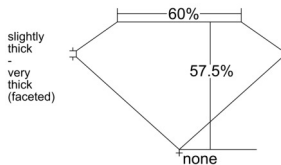

GIA®

FACSIMILE

GIA REPORT 7518303225

Verify this report at GIA.edu

GIA NATURAL DIAMOND DOSSIER®

January 28, 2025
GIA Report Number 7518303225
Shape and Cutting Style ..... Heart Brilliant
Measurements ..... 5.38 x 6.20 x 3.56 mm

GRADING RESULTS

Carat Weight ..... 0.70 carat
Color Grade ..... D
Clarity Grade S11

ADDITIONAL GRADING INFORMATION

Polish ..... Excellent
Symmetry ..... Excellent
Fluorescence ..... Medium Blue
Clarity Characteristics ..... Feather
Inscription(s): GIA 7518303225

PROPORTIONS

Profile not to actual proportions

GRADING SCALES

GIA COLOR SCALE		GIA CLARITY SCALE	
COLORLESS	D	VERY VERY SLIGHTLY INCLUDED	FLAWLESS
	E		INTERNALLY FLAWLESS
	F		VVS₁
	G		VVS₂
	H		VS₁
	I		VS₂
	J		S1₁
	K		S1₂
	L		I₁
	M		I₂
NEAR COLORLESS	N	SLIGHTLY INCLUDED	I₃
	O		
	P		
	Q		
FAINT	R		
	S		
	T		
	U		
VERY LIGHT	V		
	W		
	X		
	Y		
LIGHT	Z